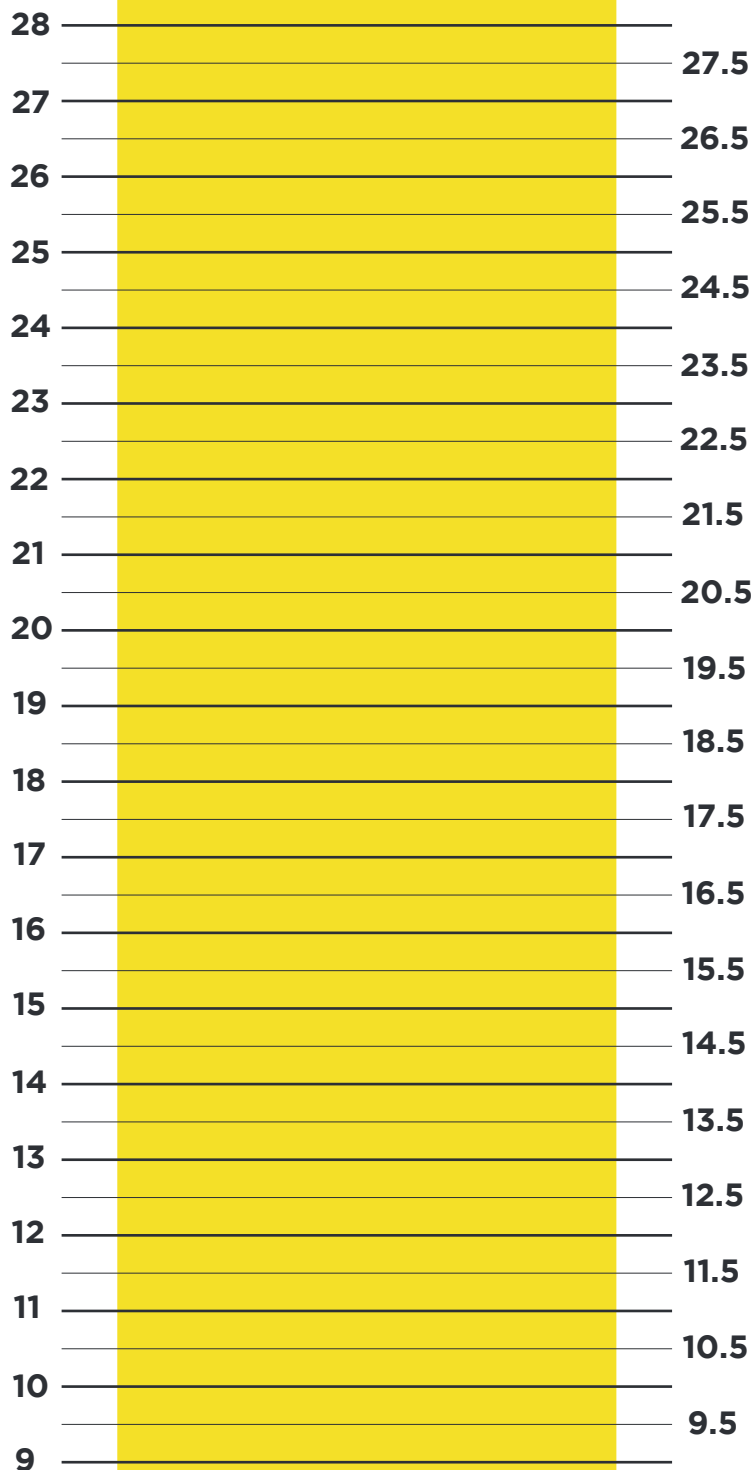

# SIZE OF CHILDREN'S FOOT

## SUGGESTION

It is advisable to order slightly above the corresponding size indicated on the scale.

For example, if in the scale the foot length of the child is 13 cm, we advise you to report that measures 13.5 cm. With this measure, we will assign the desired shoe size.

## CONFIRM THE SCALE

To ensure that the scale has not changed in print, confirm it with the help of a citizen card or a credit card. If it fit the rectangle boundaries, it was printed correctly.

Guide to using the pedometer